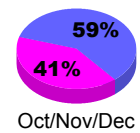

Gender Comparison 2012-2013

Jan/Feb/Mar

Male

Female