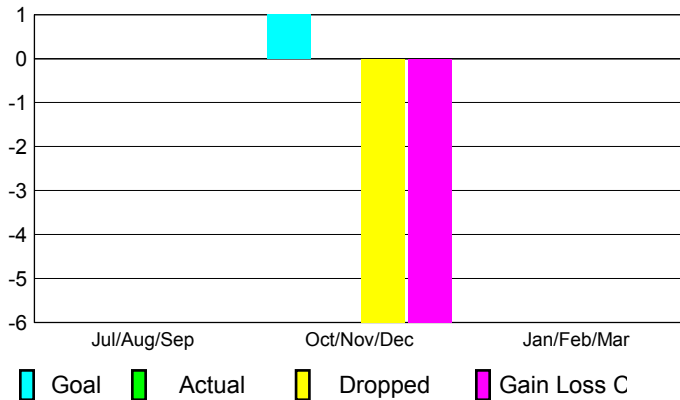

## CLUBS

Club Results  
2012-2013

Clubs  
2011-2012

Month	New Club Goal	Actual New Clubs	Actual Dropped Clubs	Gain/Loss of Clubs	Gain/Loss of Clubs
Jul/Aug/Sep	0	0	0	0	0
Oct/Nov/Dec	1	0	-6	-6	0
Jan/Feb/Mar	0				1
<b>Totals</b>	<b>1</b>	<b>0</b>	<b>-6</b>	<b>-6</b>	<b>1</b>

### Club Results 2012-2013

Goal, New, Dropped, Gain/Loss