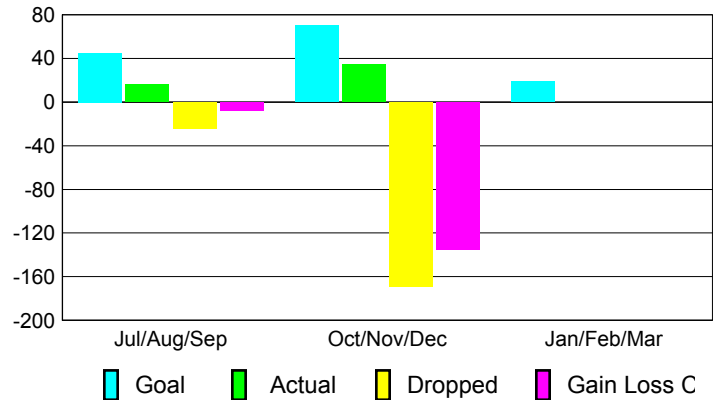

### YTD Status Quo Clubs 2012-2013

Status Quo Clubs Compared to Status Quo Members

## MEMBERSHIP

Membership Results  
2012-2013

Membership  
2011-2012

Month	Net Memb Goal	Actual New Memb	Actual Dropped Memb	Gain/Loss of Memb	Gain/Loss of Memb
Jul/Aug/Sep	45	16	-24	-8	18
Oct/Nov/Dec	70	34	-169	-135	27
Jan/Feb/Mar	19				35
<b>Totals</b>	<b>134</b>	<b>50</b>	<b>-193</b>	<b>-143</b>	<b>80</b>

### Membership Results 2012-2013

Goal, New, Dropped, Gain/Loss

### Comparison of Membership Gain/Loss

Current Year Compared to the Previous Year