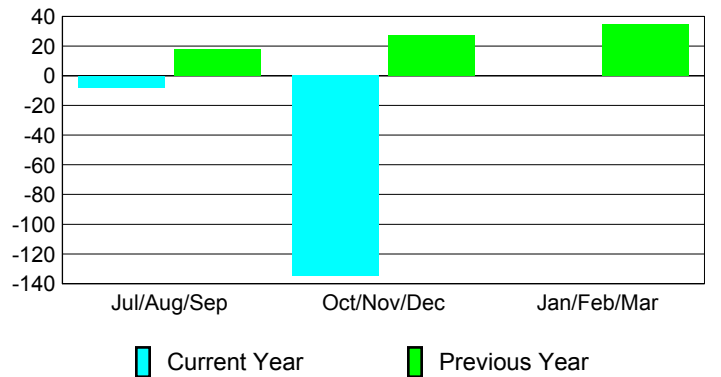

Gender Comparison 2012-2013

Jan/Feb/Mar

Male

Female