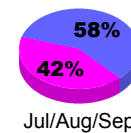

Gender Comparison 2012-2013

Jan/Feb/Mar

Male

Female