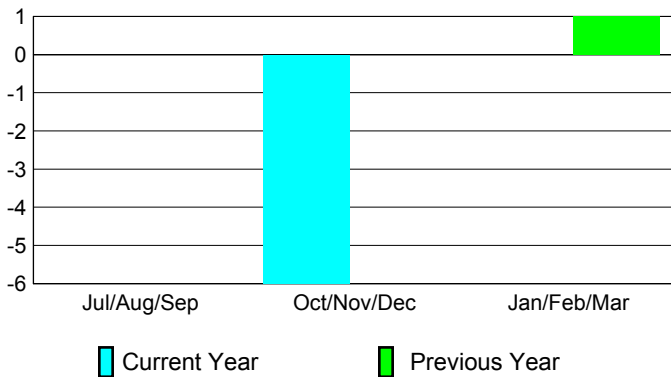

2012-2013 GMT Reports for District (or Undistricted) **District M 2**

GMT: Mr. Pedro Mario Marrello

Location: PARAGUAY

GMT CA: 3

CLUBS

Club Results
2012-2013

Clubs
2011-2012

Month	New Club Goal	Actual New Clubs	Actual Dropped Clubs	Gain/Loss of Clubs	Gain/Loss of Clubs
Jul/Aug/Sep	0	0	0	0	0
Oct/Nov/Dec	1	0	-6	-6	0
Jan/Feb/Mar	0				1
Totals	1	0	-6	-6	1

Club Results 2012-2013

Goal, New, Dropped, Gain/Loss

Comparison of Club Gain/Loss

Current Year Compared to the Previous Year

YTD Status Quo Clubs 2012-2013

Status Quo Clubs Compared to Status Quo Members

MEMBERSHIP

Membership Results
2012-2013

Membership
2011-2012

Month	Net Memb Goal	Actual New Memb	Actual Dropped Memb	Gain/Loss of Memb	Gain/Loss of Memb
Jul/Aug/Sep	45	16	-24	-8	18
Oct/Nov/Dec	70	34	-169	-135	27
Jan/Feb/Mar	19				35
Totals	134	50	-193	-143	80

Membership Results 2012-2013

Goal, New, Dropped, Gain/Loss

Comparison of Membership Gain/Loss

Current Year Compared to the Previous Year

Gender Comparison 2012-2013

Jan/Feb/Mar

Male

Female